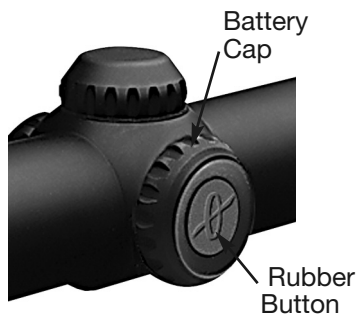

Tech Notes – Fullfield TAC30 1x-4x-24mm

Digital Dimmer Switch

Due to increased use for tactical applications, Burris has modified the Digital Dimmer Switch on the Fullfield TAC30 1x-4x-24mm rifle scope. The new switch now requires a firmer push to activate or change intensity levels. This prevents accidental changes in illumination levels.

Located on the left side of the adjustment turret is a brown rubber button on the battery cap. Depressing this button once activates the illumination to the same intensity as it was last used. Each time the button is pressed, the illumination will either increase or decrease intensity. There are 10 intensity levels. To reverse the direction of intensity, hold the button down for 3 seconds, and then depress the button until the desired illumination is achieved.

To turn the illumination off, depress and hold the button down while looking through the scope until the light turns off (5 seconds). To conserve power, it automatically turns off two hours after its last use. Battery #2032. Battery life 120 – 200 hours.