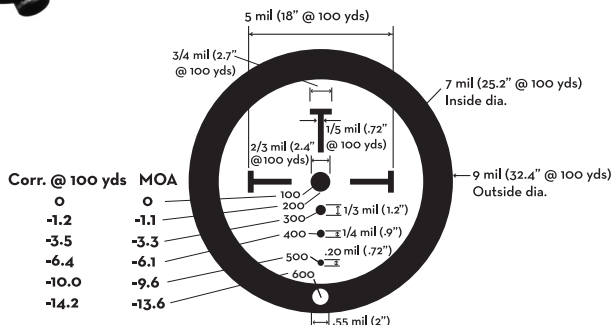

Tech Notes – Fullfield TAC30 1x-4x-24mm

Digital Dimmer Switch

Due to increased use for tactical applications, Burris has modified the Digital Dimmer Switch on the Fullfield TAC30 1x-4x-24mm rifle scope. The new switch now requires a firmer push to activate or change intensity levels. This prevents accidental changes in illumination levels.

Located on the left side of the adjustment turret is a brown rubber button on the battery cap. Depressing this button once activates the illumination to the same intensity as it was last used. Each time the button is pressed, the illumination will either increase or decrease intensity. There are 10 intensity levels. To reverse the direction of intensity, hold the button down for 3 seconds, and then depress the button until the desired illumination is achieved.

To turn the illumination off, depress and hold the button down while looking through the scope until the light turns off (5 seconds). To conserve power, it automatically turns off two hours after its last use. Battery #2032. Battery life 120 – 200 hours.

Ballistic CQ Reticle

5.56, 62gr FMJ

.307BC 3025fps
Sight Height 2.3"
Altitude 2000ft

5.56 55gr FMJ

.243BC 3200fps
Sight Height 2.3"
Altitude 2000ft

5.56 50gr V-Max

.242BC 3300fps
Sight Height 2.3"
Altitude 2000ft