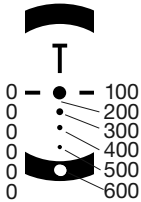

Ballistic CQ Reticle

5.56, 62gr FMJ

.307BC 3025fps
Sight Height 2.3"
Altitude 2000ft

5.56 55gr FMJ

.243BC 3200fps
Sight Height 2.3"
Altitude 2000ft

5.56 50gr V-Max

.242BC 3300fps
Sight Height 2.3"
Altitude 2000ft

5.56 68gr HMatch

.355BC 2850fps
Sight Height 2.3"
Altitude 2000ft

5.56 77gr SMK

.372BC 2750fps
Sight Height 1.8"
Altitude 2000ft

7.62 150gr FMJ

.425BC 2750fps
Sight Height 2.3"
Altitude 2000ft

7.62 168gr SMK

.462BC 2650fps
Sight Height 2.3"
Altitude 2000ft

The Ballistic CQ 5.56 / 7.62 reticle

The Ballistic CQ 5.56 / 7.62 reticles were developed for competitive shooters, law enforcement, and military applications. The circular "donut" in the center provides ultra-fast engagement at close distances, while the smaller dots of the reticle provide trajectory compensation out to 600 yards for the 5.56 62grain FMJ and 7.62 150 grain FMJ cartridges.