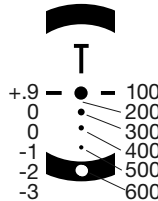

7.62 168gr SMK

.462BC 2650fps
Sight Height 2.3"
Altitude 2000ft

The Ballistic CQ 5.56 / 7.62 reticle

The Ballistic CQ 5.56 / 7.62 reticles were developed for competitive shooters, law enforcement, and military applications. The circular "donut" in the center provides ultra-fast engagement at close distances, while the smaller dots of the reticle provide trajectory compensation out to 600 yards for the 5.56 62grain FMJ and 7.62 150 grain FMJ cartridges.