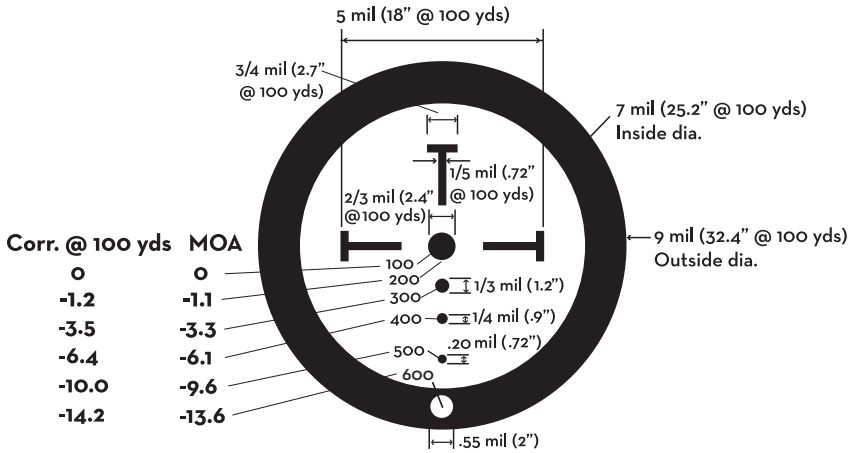

Tech Notes – Fullfield TAC30 1x-4x-24mm

Digital Dimmer Switch

Due to increased use for tactical applications, Burris has modified the Digital Dimmer Switch on the Fullfield TAC30 1x-4x-24mm rifle scope. The new switch now requires a firmer push to activate or change intensity levels. This prevents accidental changes in illumination levels.

Located on the left side of the adjustment turret is a brown rubber button on the battery cap. Depressing this button once activates the illumination to the same intensity as it was last used. Each time the button is pressed, the illumination will either increase or decrease intensity. There are 10 intensity levels. To reverse the direction of intensity, hold the button down for 3 seconds, and then depress the button until the desired illumination is achieved.

To turn the illumination off, depress and hold the button down while looking through the scope until the light turns off (5 seconds). To conserve power, it automatically turns off two hours after its last use. Battery #2032. Battery life 120 – 200 hours.

Ballistic CQ Reticle

5.56, 62gr FMJ

.307BC 3025fps
Sight Height 2.3"
Altitude 2000ft

5.56 55gr FMJ

.243BC 3200fps
Sight Height 2.3"
Altitude 2000ft

5.56 50gr V-Max

.242BC 3300fps
Sight Height 2.3"
Altitude 2000ft